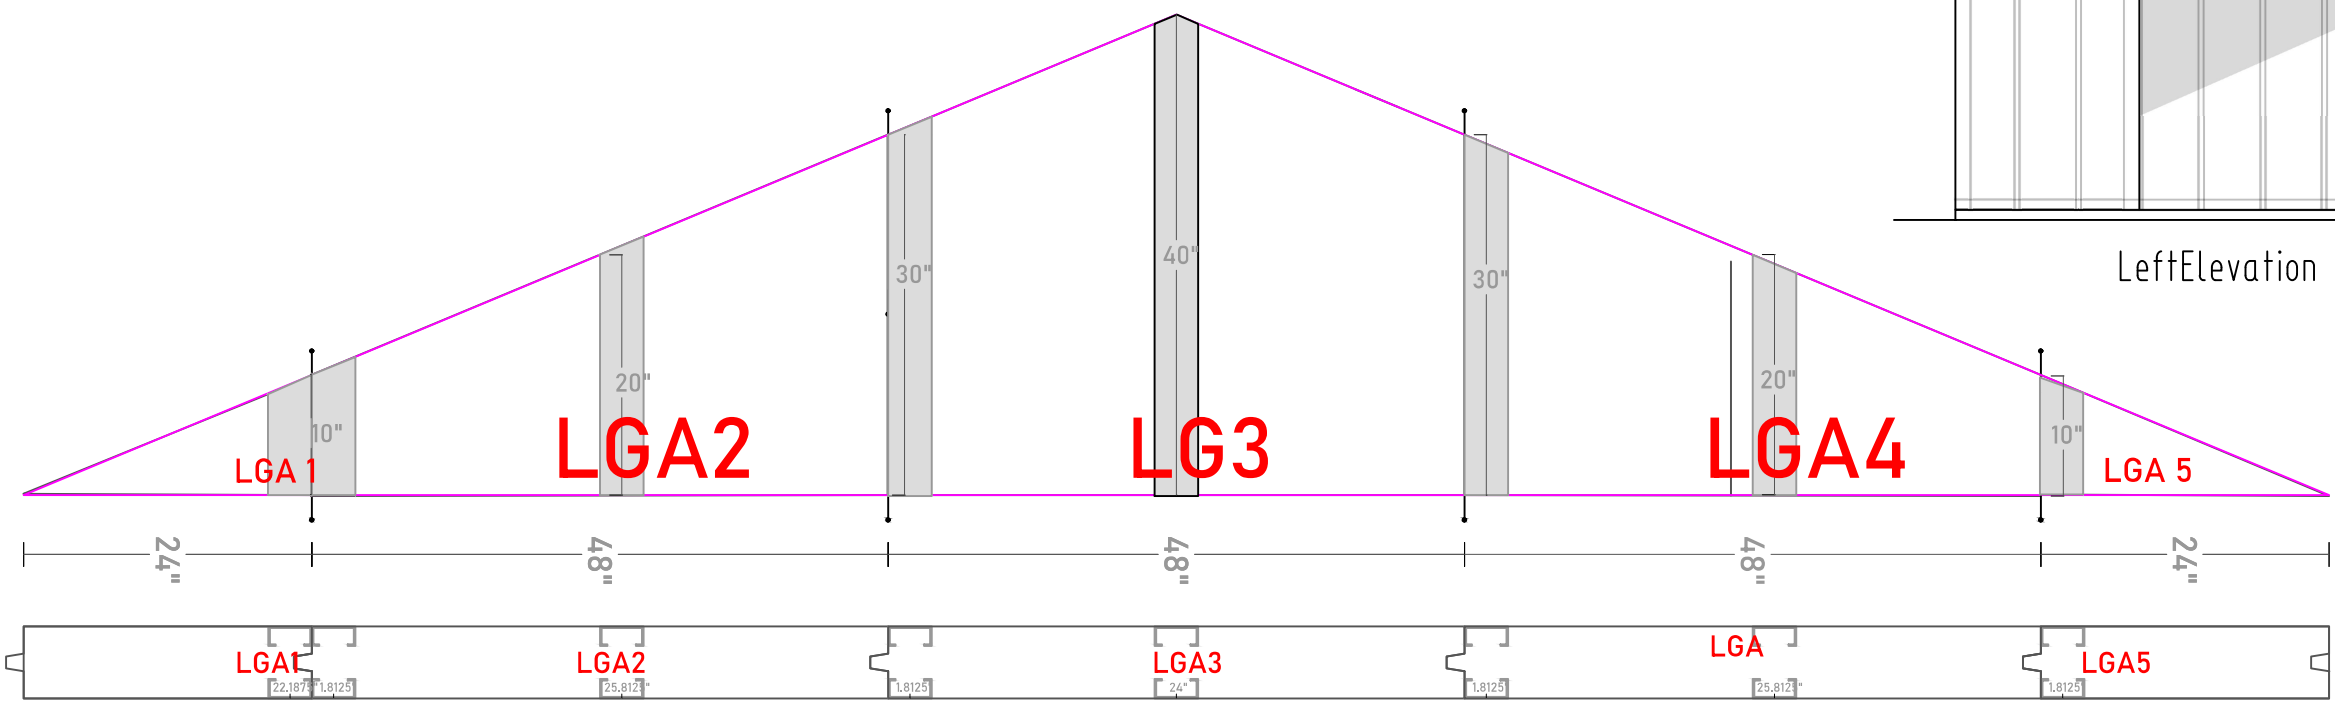

RGA 2

RGA 3

RGA 4

Right Elevation

Original layout

General Notes

No.	Revision/Issue	Date

Panel Design and Production
 Steel Tek Framing
 14101 Norby Rd D
 Grandview, MO 64030

816-895-8850
 www.steeltekframing.com
 info@steeltekframing.com

Project Name and Address
 Little House
 Address
 City, State 99999

Project
 20260309
 Little House

Sheet
 Right Gable A
 Panels

Revision Date 2026-04-20 03:02:PM

Scale #####

LeftElevation

Original layout

General Notes

No.	Revision/Issue	Date

Panel Design and Production

Steel Tek Framing
14101 Norby Rd D
Grandview, MO 64030

Project Name and Address

Little House
Address
City, State 99999

Project

20260309
Little House

Sheet

Left Gable A
Panels

Revision Date 2026-04-20 03:02:PM

Scale #####