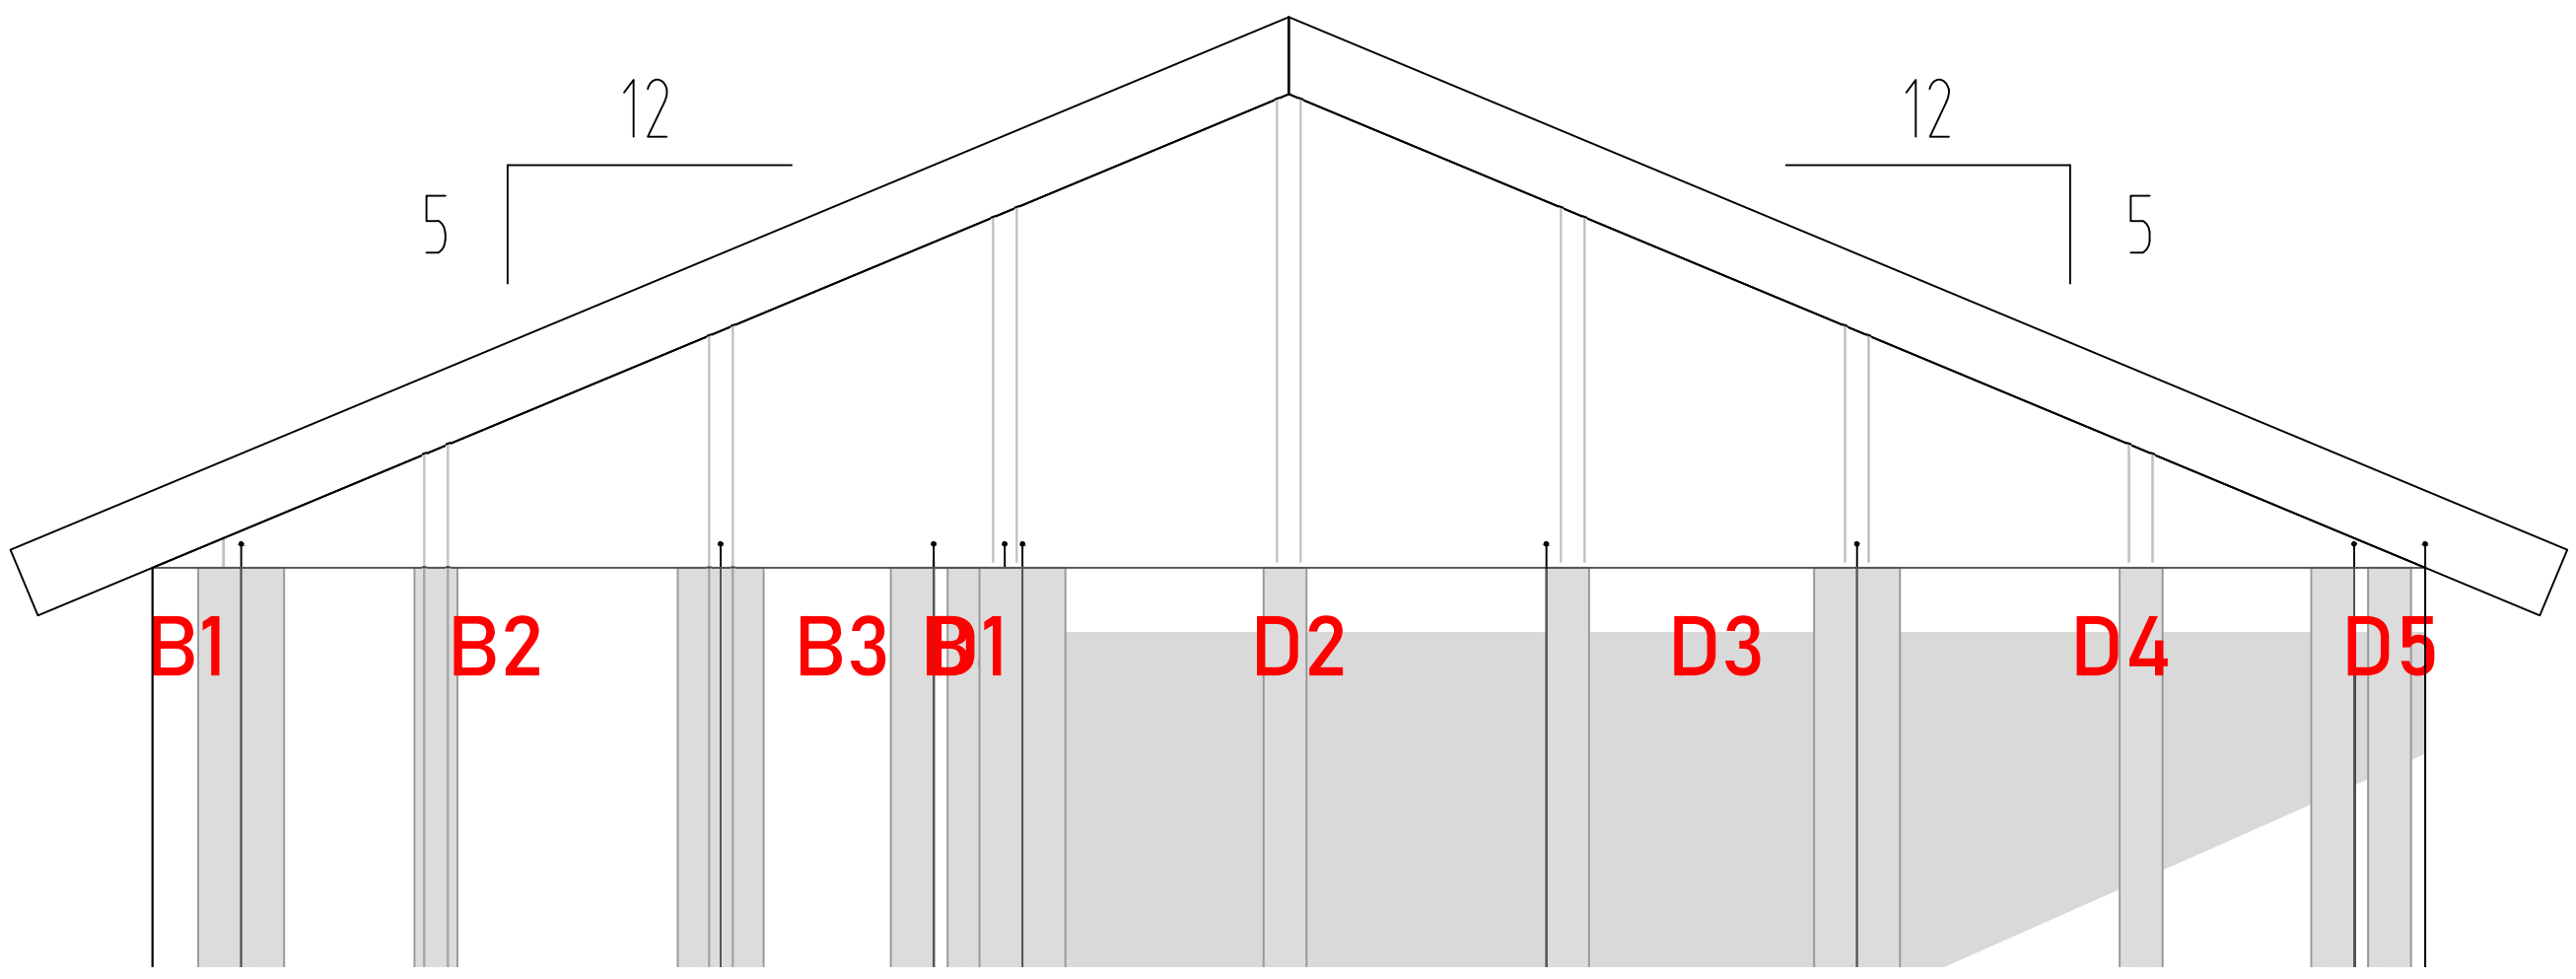

816-895-8850
 www.steeltekframing.com
 info@steeltekframing.com

Project Name and Address
 Little House
 Address
 City, State 99999

Project
 20260309
 Little House

Sheet
 Right Gable A
 Panels

Revision Date 2026-04-20 03:02:PM

Scale #####

LeftElevation

Original layout

General Notes

No.	Revision/Issue	Date

Panel Design and Production

Steel Tek Framing
14101 Norby Rd D
Grandview, MO 64030

Project Name and Address

Little House
Address
City, State 99999

Project

20260309
Little House

Sheet

Left Gable A
Panels

Revision Date 2026-04-20 03:02:PM

Scale #####