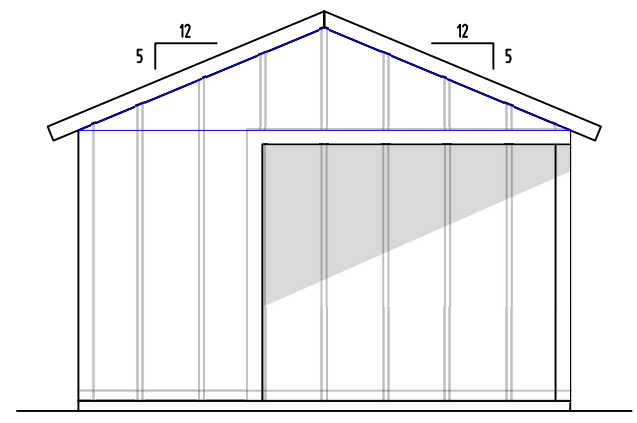

RGA 2

RGA 3

RGA 4

Right Elevation

Original layout

General Notes

No.	Revision/Issue	Date

Panel Design and Production
 Steel Tek Framing
 14101 Norby Rd D
 Grandview, MO 64030

816-895-8850
 www.steeltekframing.com
 info@steeltekframing.com

Project Name and Address
 Little House
 Address
 City, State 99999

Project
 20260309
 Little House

Sheet
 Right Gable A
 Panels

Revision Date 2026-04-20 03:02:PM

Scale #####

LeftElevation

Original layout

General Notes

No.	Revision/Issue	Date

Panel Design and Production

Steel Tek Framing
14101 Norby Rd D
Grandview, MO 64030

Project Name and Address

Little House
Address
City, State 99999

Project

20260309
Little House

Sheet

Left Gable A
Panels

Revision Date 2026-04-20 03:02:PM

Scale #####