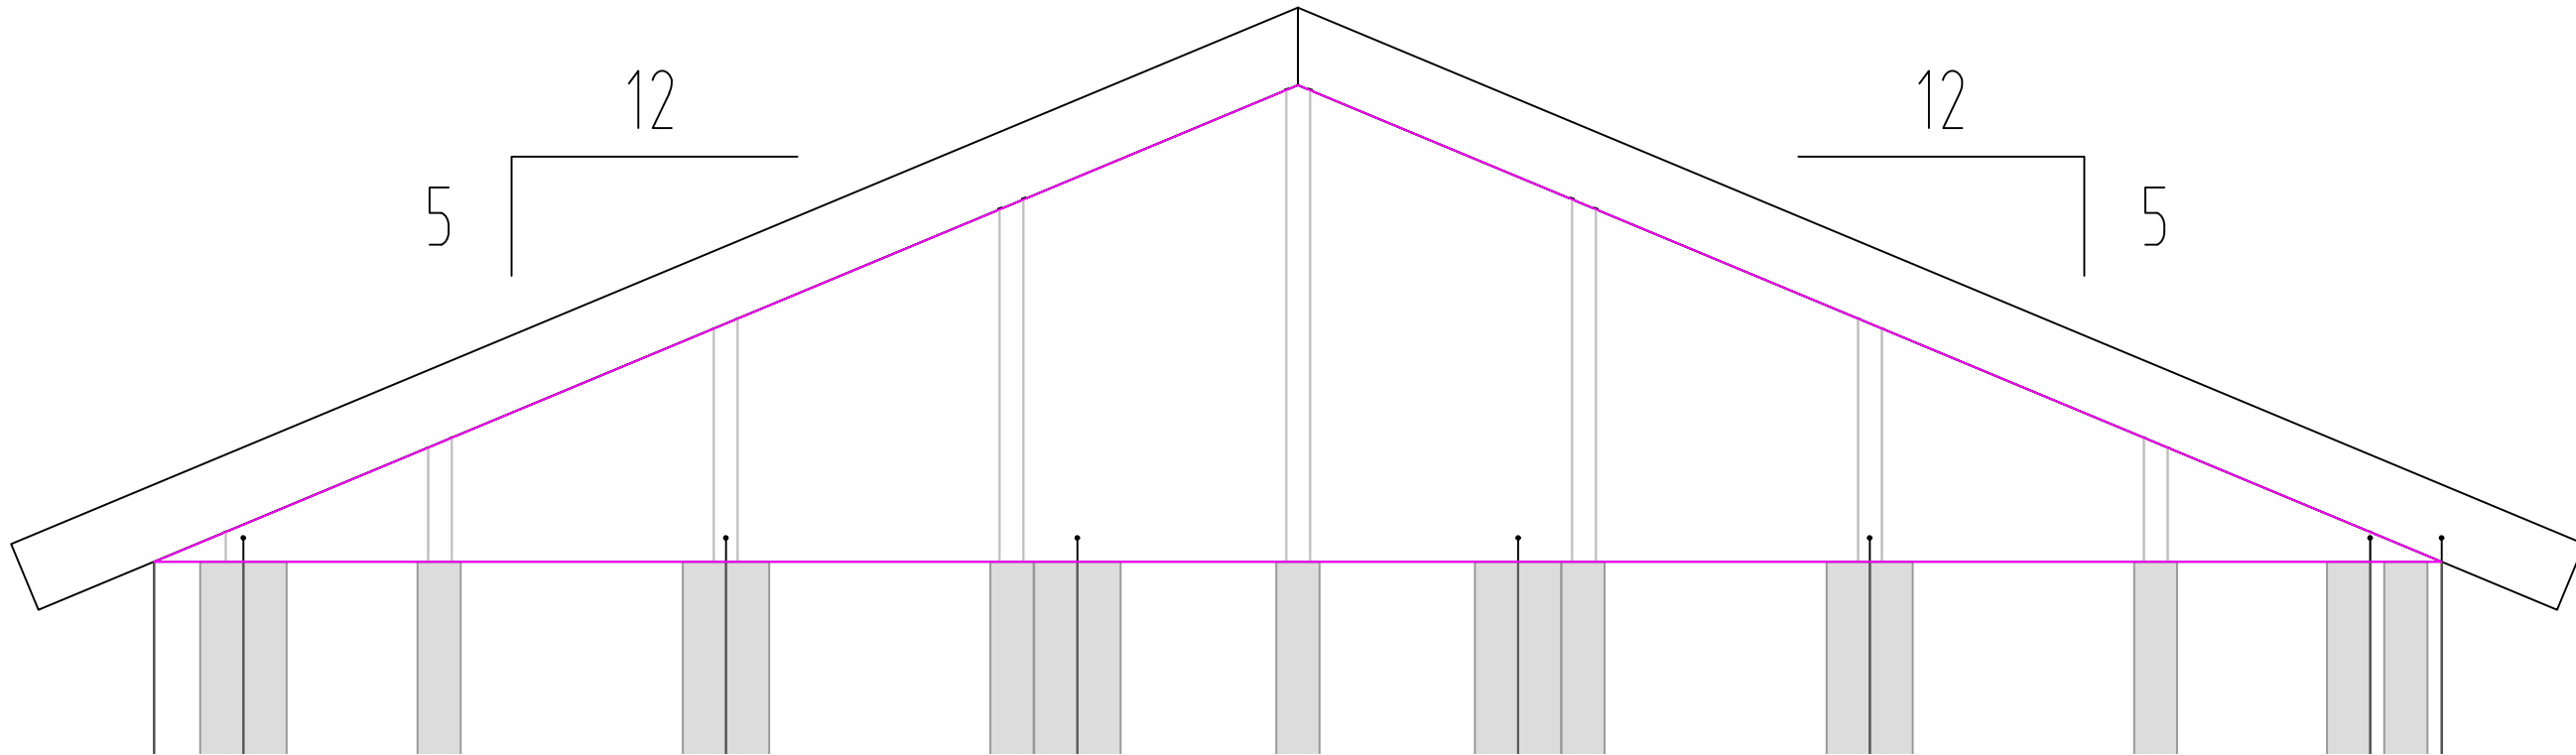

816-895-8850
 www.steeltekframing.com
 info@steeltekframing.com

Project Name and Address
 Little House
 Address
 City, State 99999

Project
 20260309
 Little House

Sheet
 Right Gable A
 Panels

Revision Date 2026-04-20 03:02:PM

Scale #####

LeftElevation

Original layout

General Notes

No.	Revision/Issue	Date

Panel Design and Production

Steel Tek Framing
14101 Norby Rd D
Grandview, MO 64030

Project Name and Address

Little House
Address
City, State 99999

Project

20260309
Little House

Sheet

Left Gable A
Panels

Revision Date 2026-04-20 03:02:PM

Scale #####